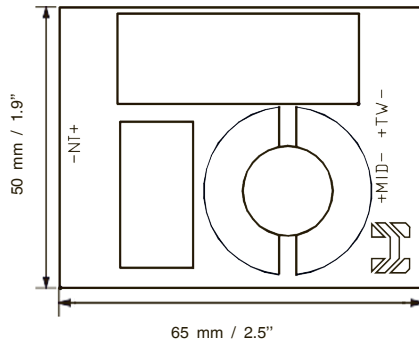

Subwoofer HBO-820S BMW

Crossover HBO-425C BMW