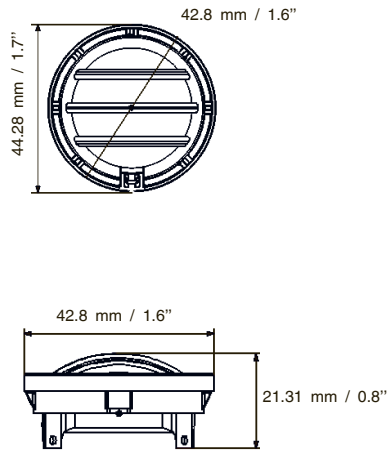

Tweeter HBO-425C BMW