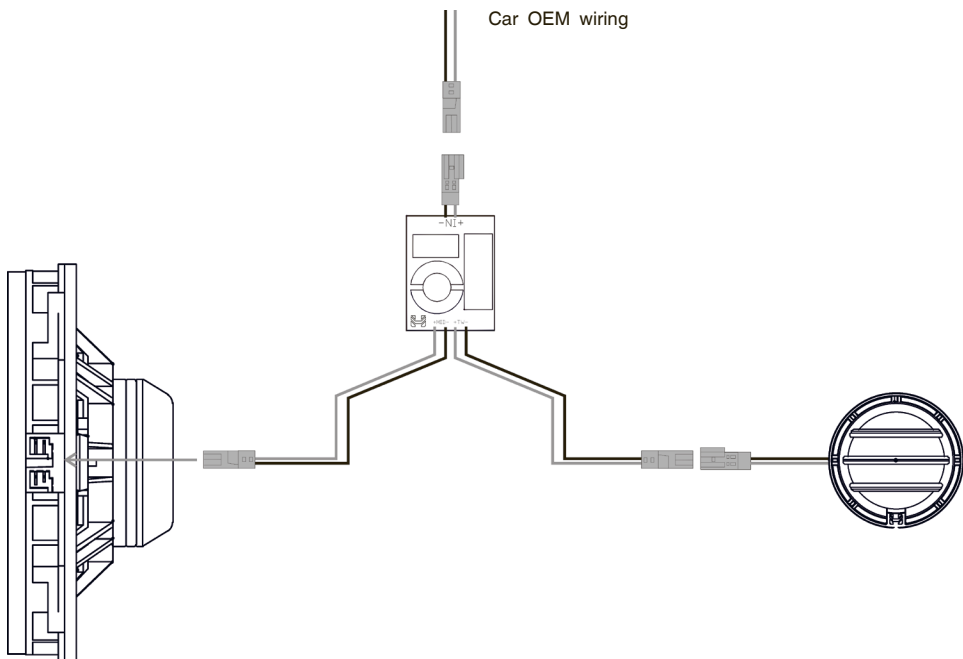

Crossover HBO-425C BMW

Subwoofer HBO-820S BMW

Car OEM wiring

Tweeter HBO-425C BMW

Mid-range speaker HBO-425C BMW

Do not install crossover in the places exposed to moisture condensation, for example - under the carpet floor of the passenger's compartment, or near the air conditioner, etc. Also keep in mind that placing the crossover next to the high-current circuits of the on-board network can lead to interferences in the audio path.