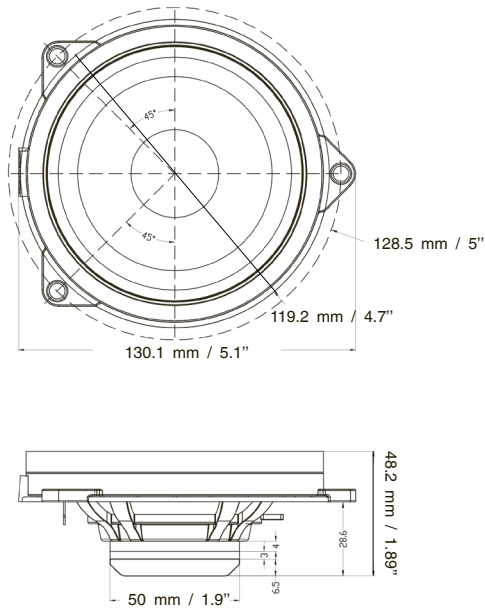

Mid-range speaker HBO-425C BMW